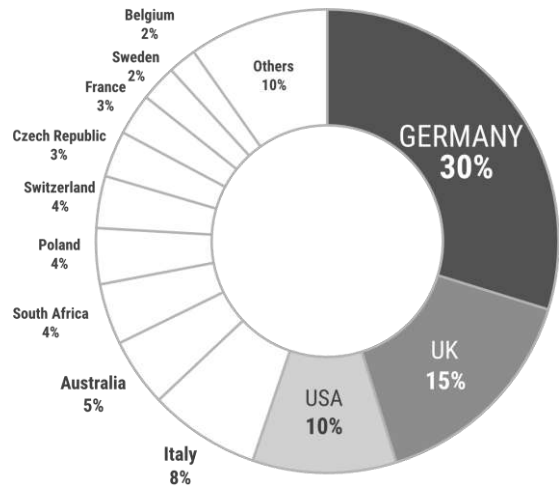

# 2020

Now VALPRO is one of the biggest  
metalworking company in Baltic states

380+  
EMPLOYEES

70+  
PROFESSIONS

QUALIFICATION  
IMPROVEMENT  
PROGRAMS

TRAINING  
COURSES

SOCIAL  
ACTIVITIES

PRESSING

DEEP DRAW

WELDING

MACHINING

METAL CUTTING

SURFACE TREATMENT

ASSEMBLY

EUROPE  
POPULATION

747 802 776