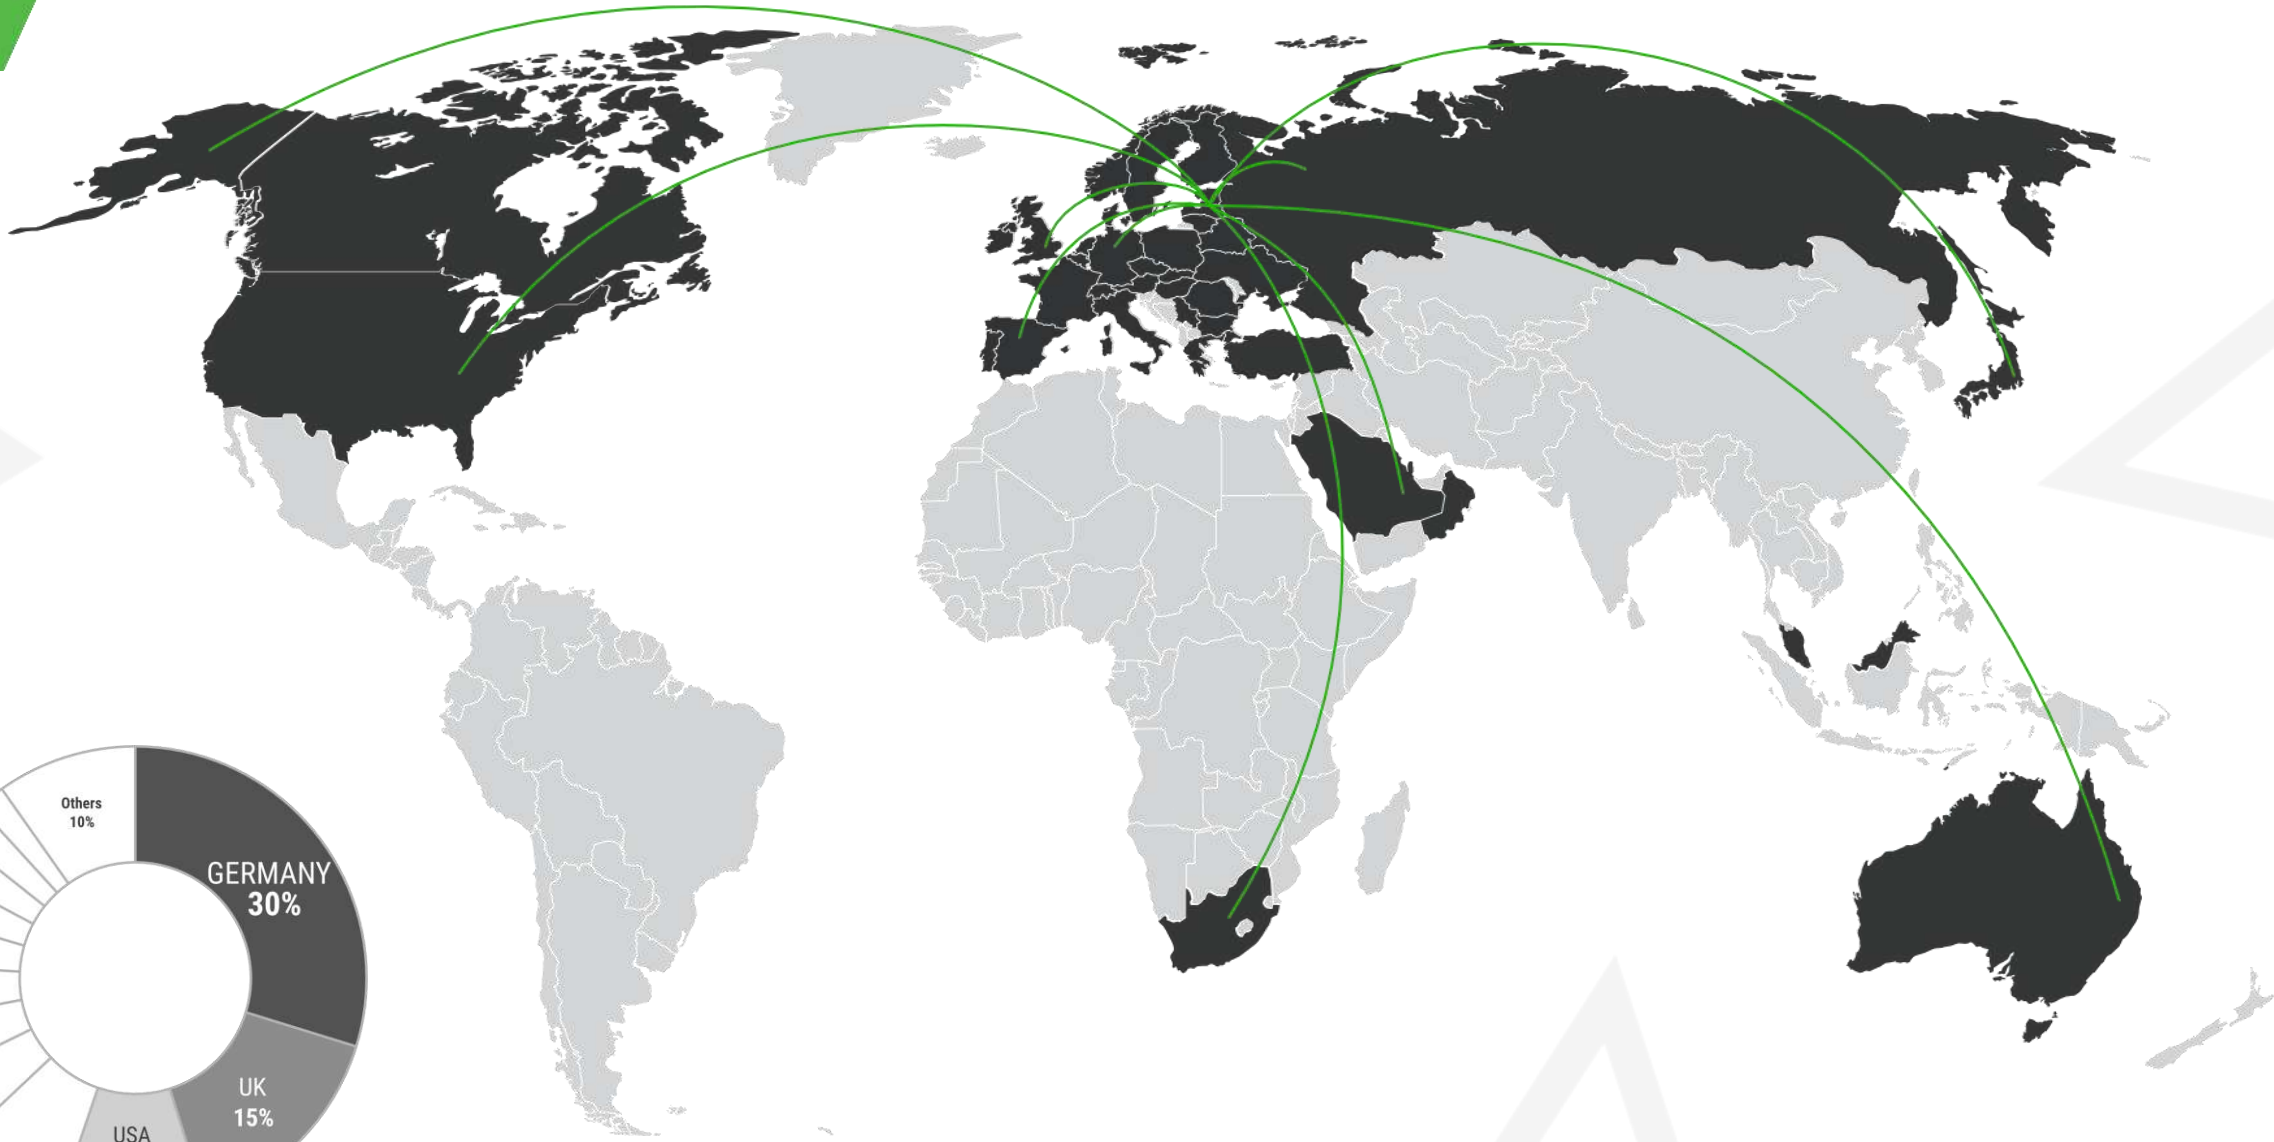

# 2020

Now VALPRO is one of the biggest  
metalworking company in Baltic states

380+  
EMPLOYEES

70+  
PROFESSIONS

QUALIFICATION  
IMPROVEMENT  
PROGRAMS

TRAINING  
COURSES

SOCIAL  
ACTIVITIES

PRESSING

DEEP DRAW

WELDING

MACHINING

METAL CUTTING

SURFACE TREATMENT

ASSEMBLY

EUROPE  
POPULATION

747 802 776

USA  
POPULATION

331 718 093

EUROPE  
POPULATION

747 802 776

FOR  
TRANSPORTATION

FIRE &  
HEATING

DIESEL

KEROSENE